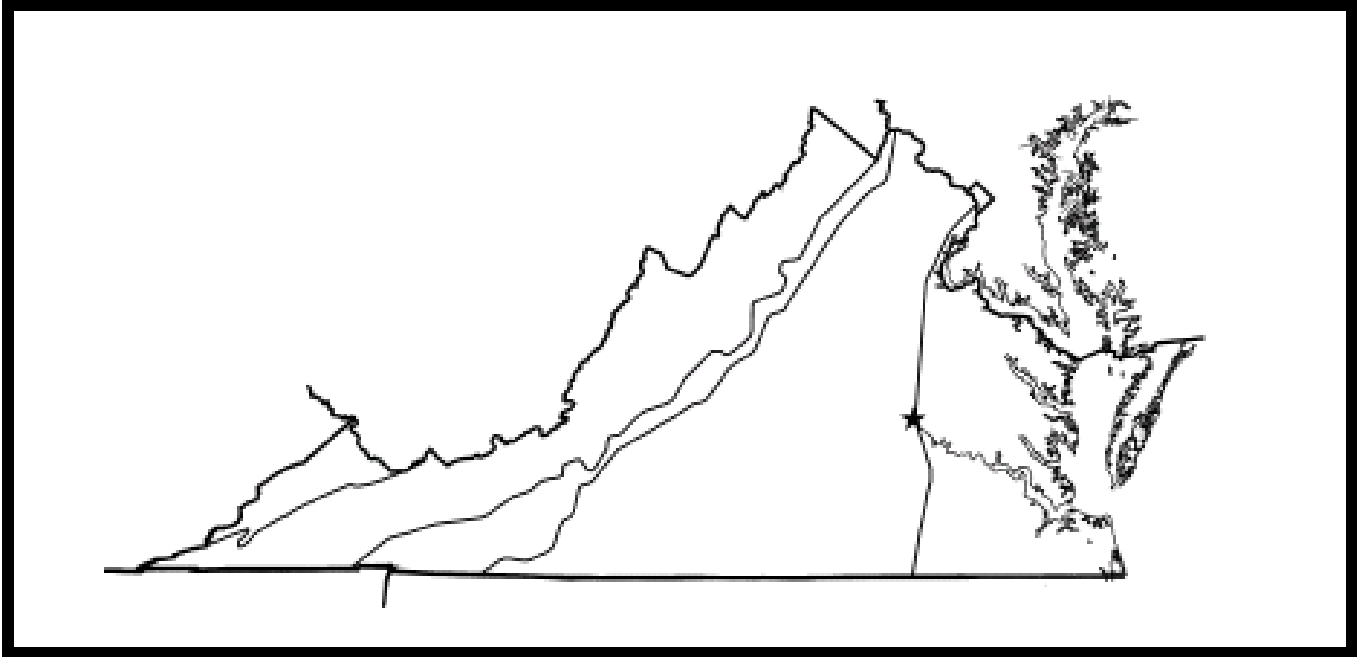

VS.2b Locate and Describe Virginia's Five Geographic Regions.

Coastal Plain (Tidewater)	
land	location

VS.2b Locate and Describe Virginia's Five Geographic Regions.

Piedmont	
land	location

VS.2b Locate and Describe Virginia's Five Geographic Regions.

Blue Ridge Mountains	
land	location

VS.2b Locate and Describe Virginia's Five Geographic Regions.

Valley and Ridge	
land	location

VS.2b Locate and Describe Virginia's Five Geographic Regions.

Appalachian Plateau	
land	location

The title page is enclosed in a double-line rectangular border. The text is centered and reads:

Virginia's Five Geographic Regions: Land and Location

VS.2b Locate and Describe Virginia's Five Geographic Regions.

Coastal Plain (Tidewater)	
land	location
flat land includes the Eastern Shore Peninsula	near the Atlantic Ocean and Chesapeake Bay east of the Fall Line

Piedmont	
land	location
rolling hills land at the foot of the mountains	west of the Fall Line