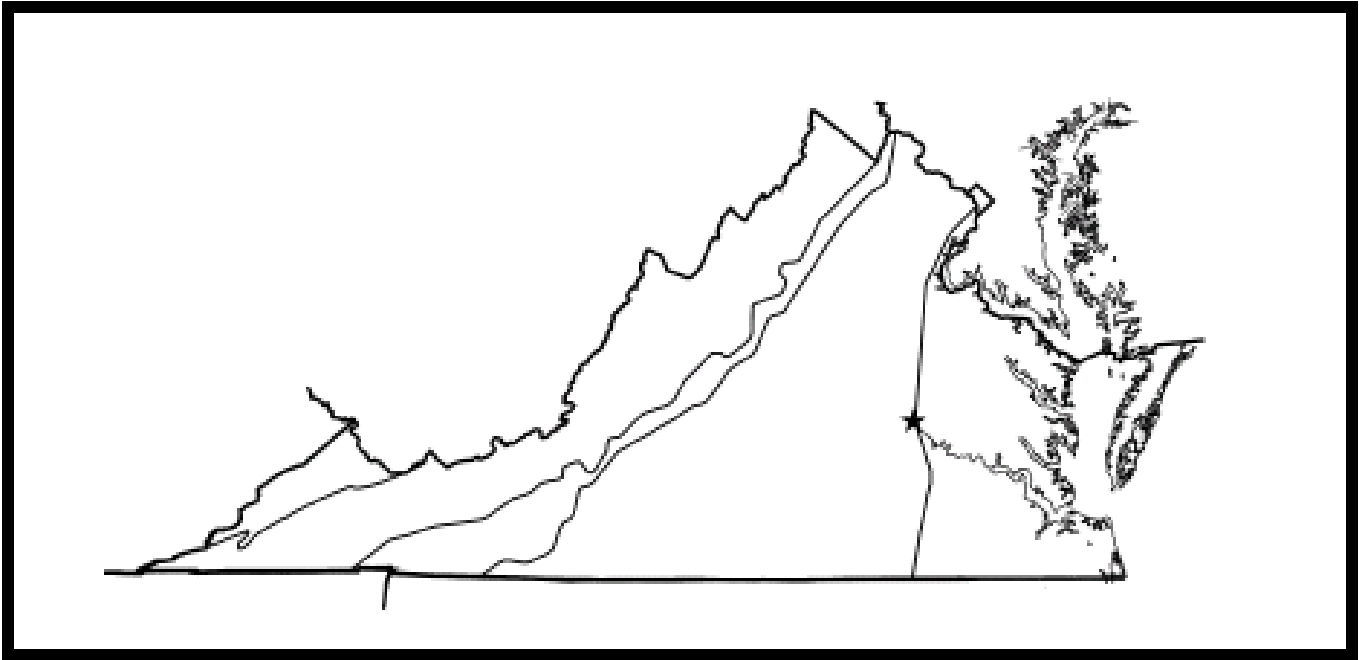

VS.2b Locate and Describe Virginia's Five Geographic Regions.

Coastal Plain (Tidewater)	
land	location

VS.2b Locate and Describe Virginia's Five Geographic Regions.

Piedmont	
land	location

VS.2b Locate and Describe Virginia's Five Geographic Regions.

Blue Ridge Mountains	
land	location

VS.2b Locate and Describe Virginia's Five Geographic Regions.

Valley and Ridge	
land	location

VS.2b Locate and Describe Virginia's Five Geographic Regions.

Appalachian Plateau	
land	location

The title page is enclosed in a double-line rectangular border. The text is centered and reads:

Virginia's Five Geographic Regions: Land and Location

VS.2b Locate and Describe Virginia's Five Geographic Regions.

Coastal Plain (Tidewater)	
land	location
flat land includes the Eastern Shore Peninsula	near the Atlantic Ocean and Chesapeake Bay east of the Fall Line

Piedmont	
land	location
rolling hills land at the foot of the mountains	west of the Fall Line