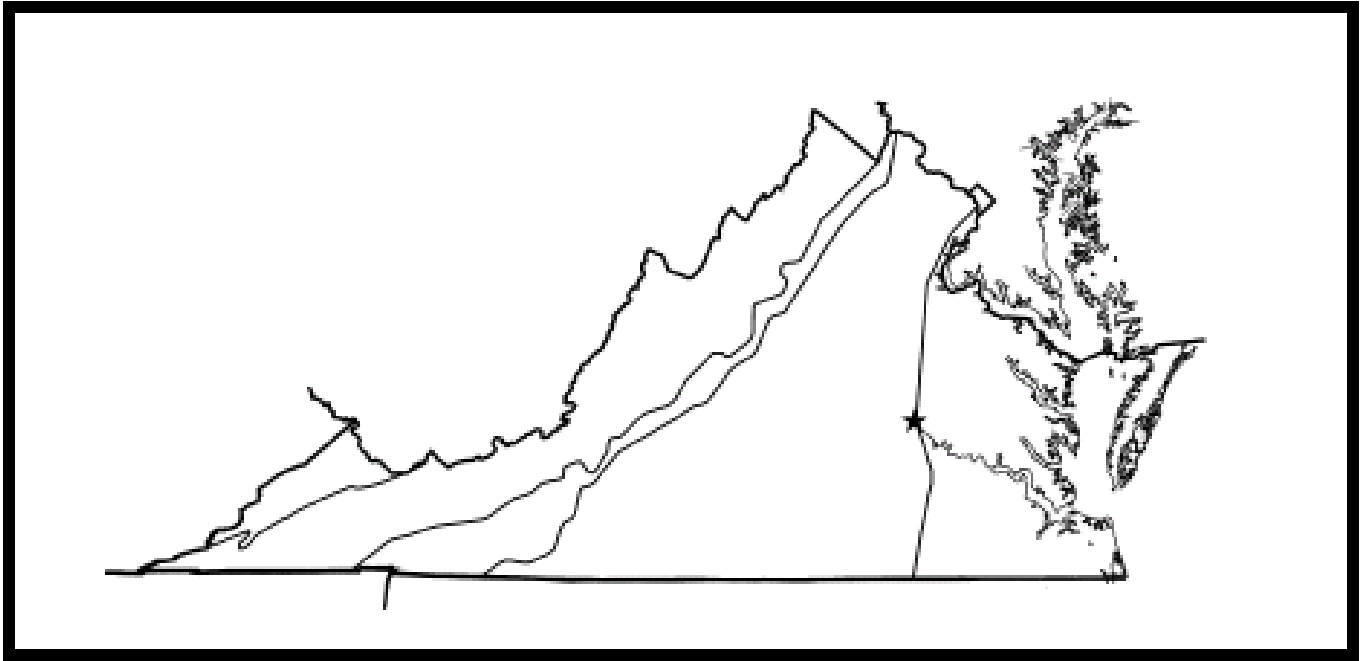

VS.2b Locate and Describe Virginia's Five Geographic Regions.

Coastal Plain (Tidewater)	
land	location

VS.2b Locate and Describe Virginia's Five Geographic Regions.

Piedmont	
land	location

VS.2b Locate and Describe Virginia's Five Geographic Regions.

Blue Ridge Mountains	
land	location

VS.2b Locate and Describe Virginia's Five Geographic Regions.

Valley and Ridge	
land	location

VS.2b Locate and Describe Virginia's Five Geographic Regions.

Appalachian Plateau	
land	location

The title page is enclosed in a double-line rectangular border. The text is centered and reads:

Virginia's Five Geographic Regions: Land and Location

VS.2b Locate and Describe Virginia's Five Geographic Regions.

Coastal Plain (Tidewater)	
land	location
flat land includes the Eastern Shore Peninsula	near the Atlantic Ocean and Chesapeake Bay east of the Fall Line

Piedmont	
land	location
rolling hills land at the foot of the mountains	west of the Fall Line