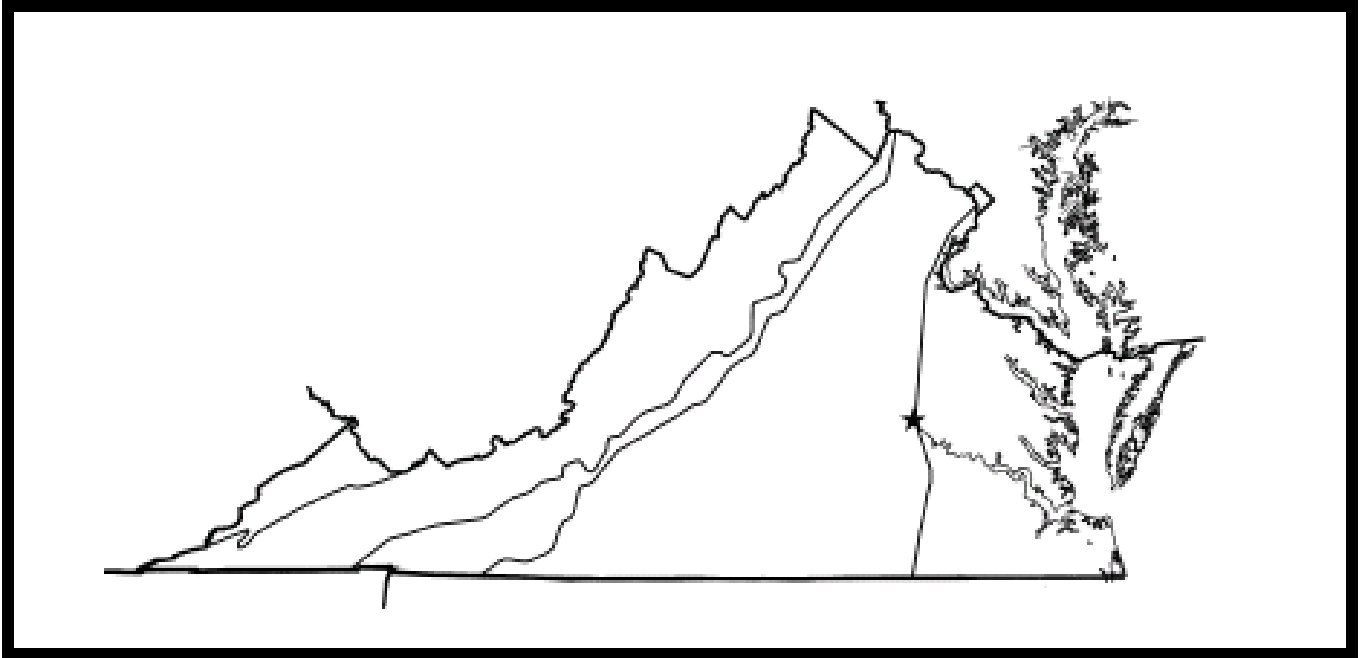

VS.2b Locate and Describe Virginia's Five Geographic Regions.

Coastal Plain (Tidewater)	
land	location

VS.2b Locate and Describe Virginia's Five Geographic Regions.

Piedmont	
land	location

VS.2b Locate and Describe Virginia's Five Geographic Regions.

Blue Ridge Mountains	
land	location

VS.2b Locate and Describe Virginia's Five Geographic Regions.

Valley and Ridge	
land	location

VS.2b Locate and Describe Virginia's Five Geographic Regions.

Appalachian Plateau	
land	location

The title page is enclosed in a double-line rectangular border. The text is centered and reads:

Virginia's Five Geographic Regions: Land and Location

VS.2b Locate and Describe Virginia's Five Geographic Regions.

Coastal Plain (Tidewater)	
land	location
flat land includes the Eastern Shore Peninsula	near the Atlantic Ocean and Chesapeake Bay east of the Fall Line

Piedmont	
land	location
rolling hills land at the foot of the mountains	west of the Fall Line